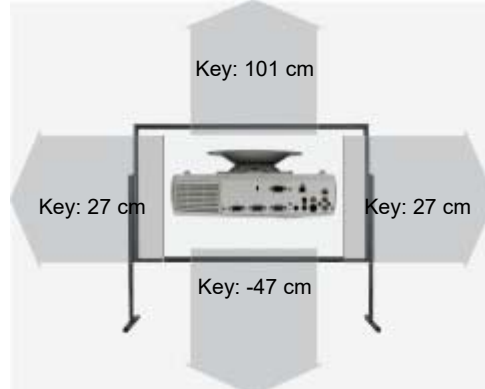

Operating Noise 30 / 24 dB in Eco Mode

Weight 3,15 kg / 6,61 lbs.

Keystone Vert.: +/-15°

Hori.: +/-15°

Illumination -

Frequenz H-sync: 15-102 kHz

V-sync: 24-120 Hz

Foot-Lamberts 165 fL / max. 643 cm screen width
565 cd/m²

- Full HD 1080P compatible
- User logo
- Eco Mode
- Kensington Slot
- 360° installable
- 24/7 continuous operation capable
- Password protection
- Control via web browser
- Short-throw projector

Status 2024 Current model // Last update of the data: 2024-06-10

Data

More Details

HCinema

<https://www.projector-database.com/pro/viewsonics711hd-en.html>

Due to our ongoing commitment to continuously improve the quality of our projector database, this brochure is also subject to change without notice. HCinema is not responsible for any errors or omissions contained in product descriptions.