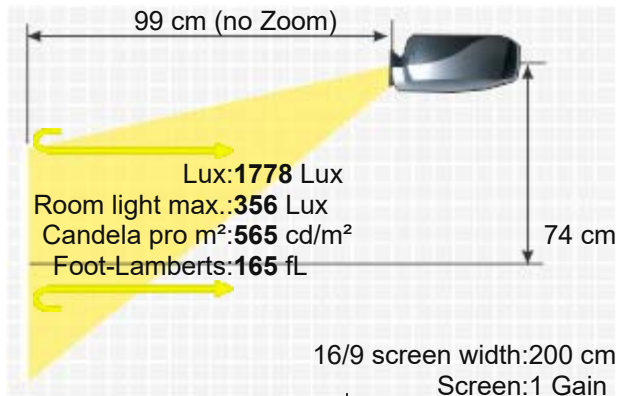

Throw Ratio

0,496:1

Audio

-

Connections

HDMI in
Mini Jack Audio out
USB in
RS232C Din 9 pin in

Ceiling Mounting

Yes

Power

210W

Size WxHxD

286 x 129 x 216 mm (11,3"x5,1"x8,5") 7,97 L/dm³

Operating Noise 30 / 24 dB in Eco Mode

Weight 3,15 kg / 6,61 lbs.

Keystone Vert.: +/-15°

Hori.: +/-15°